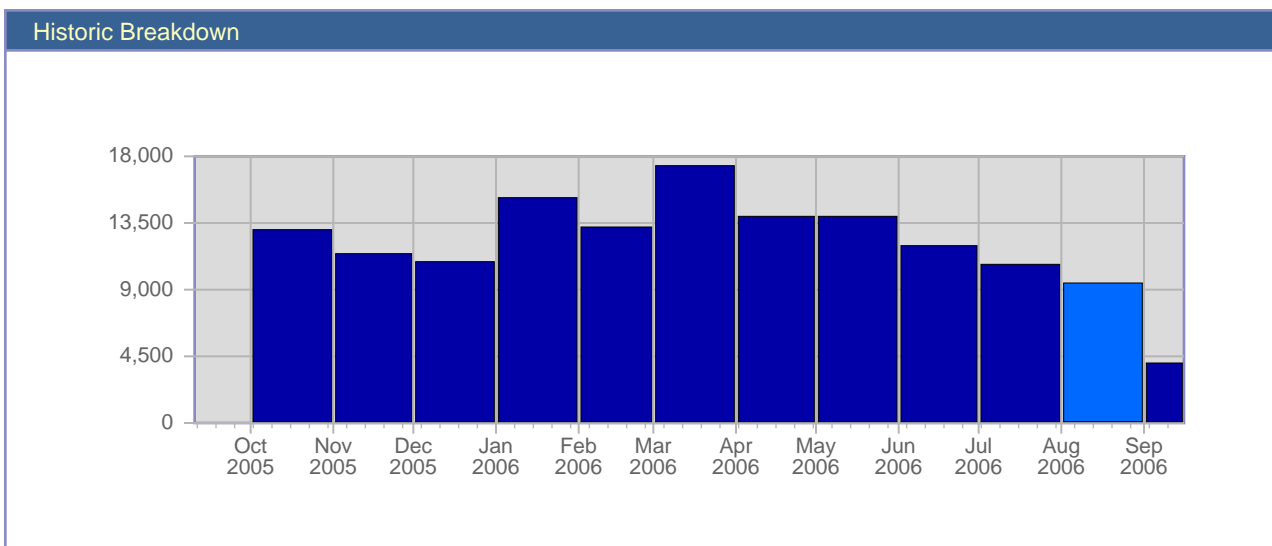

Traffic Reports Visits

Report Description	
Report Description:	Visits during the month of August 2006
Report Range:	Month of August 2006
Report Scope:	Historical Data

Date	Total Visits	Average Visits Historically	Change	Percent of Total Visits
Tue Aug 1st, 2006	275	445.93	+59 ▲	2.89%
Wed Aug 2nd, 2006	285	434.12	+3 ▲	2.00%
Thu Aug 3rd, 2006	286	406.72	-25 ▼	3.01%
Fri Aug 4th, 2006	243	389.65	-43 ▼	2.56%
Sat Aug 5th, 2006	265	328.34	-92 ▼	2.79%
Sun Aug 6th, 2006	290	363.11	+12 ▲	3.05%
Mon Aug 7th, 2006	340	442.41	+113 ▲	3.58%
Tue Aug 8th, 2006	332	445.93	+57 ▲	3.49%
Wed Aug 9th, 2006	305	434.12	+20 ▲	3.21%
Thu Aug 10th, 2006	343	406.72	+57 ▲	3.61%
Fri Aug 11th, 2006	274	389.65	+31 ▲	2.88%
Sat Aug 12th, 2006	241	328.34	-24 ▼	2.54%
Sun Aug 13th, 2006	257	363.11	-33 ▼	2.70%
Mon Aug 14th, 2006	319	442.41	-21 ▼	3.36%
Tue Aug 15th, 2006	296	445.93	-36 ▼	3.11%
Wed Aug 16th, 2006	354	434.12	+49 ▲	3.72%
Thu Aug 17th, 2006	401	406.72	+58 ▲	4.22%
Fri Aug 18th, 2006	327	389.65	+53 ▲	3.44%
Sat Aug 19th, 2006	258	328.34	+17 ▲	2.71%
Sun Aug 20th, 2006	225	363.11	+225 ▲	2.37%
Mon Aug 21st, 2006	340	442.41	+340 ▲	3.58%
Tue Aug 22nd, 2006	364	445.93	+364 ▲	3.83%
Wed Aug 23rd, 2006	377	434.12	+377 ▲	3.97%
Thu Aug 24th, 2006	322	406.72	+322 ▲	3.39%
Fri Aug 25th, 2006	230	389.65	+230 ▲	2.42%
Sat Aug 26th, 2006	242	328.34	+242 ▲	2.55%
Sun Aug 27th, 2006	276	363.11	+276 ▲	2.90%
Mon Aug 28th, 2006	324	442.41	+324 ▲	3.41%
Tue Aug 29th, 2006	380	445.93	+380 ▲	3.00%
Wed Aug 30th, 2006	379	434.12	+379 ▲	3.99%
Thu Aug 31st, 2006	358	406.72	+358 ▲	3.77%
	9,508	10,597		