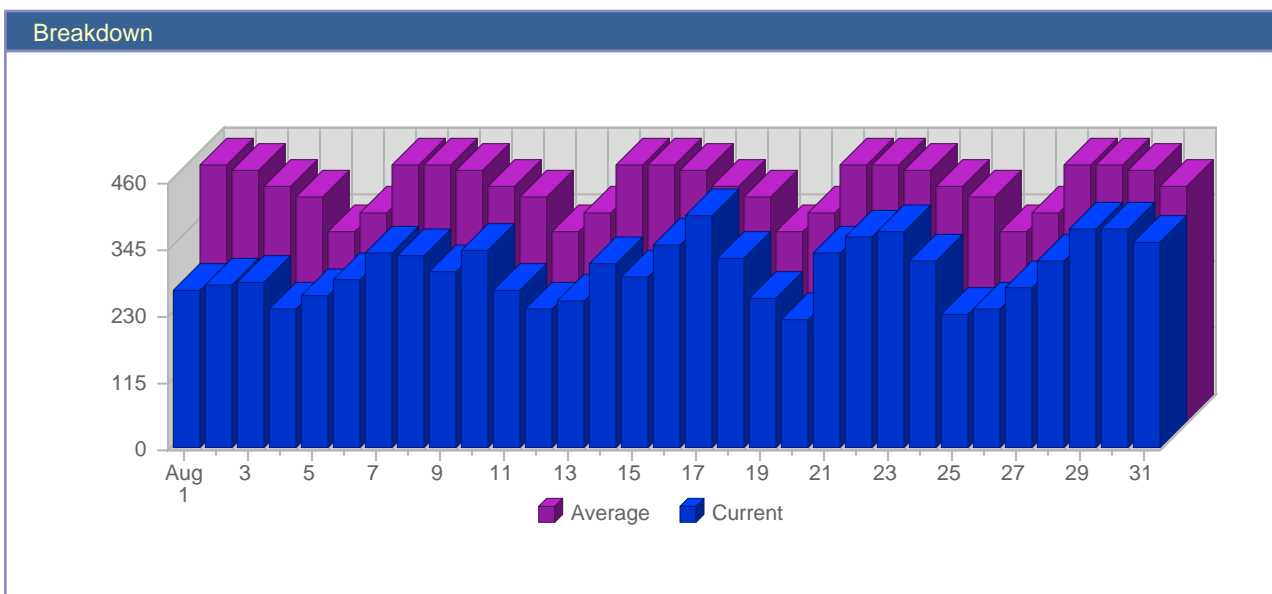

Traffic Reports Visits

Report Description	
Report Description:	Visits during the month of August 2006
Report Range:	Month of August 2006
Report Scope:	Historical Data

Date	Total Visits	Average Visits Historically	Change	Percent of Total Visits
Tue Aug 1st, 2006	275	445.93	+59 ▲	2.89%
Wed Aug 2nd, 2006	285	434.12	+3 ▲	2.00%
Thu Aug 3rd, 2006	286	406.72	-25 ▼	3.01%
Fri Aug 4th, 2006	243	389.65	-43 ▼	2.56%
Sat Aug 5th, 2006	265	328.34	-92 ▼	2.79%
Sun Aug 6th, 2006	290	363.11	+12 ▲	3.05%
Mon Aug 7th, 2006	340	442.41	+113 ▲	3.58%
Tue Aug 8th, 2006	332	445.93	+57 ▲	3.49%
Wed Aug 9th, 2006	305	434.12	+20 ▲	3.21%
Thu Aug 10th, 2006	343	406.72	+57 ▲	3.61%
Fri Aug 11th, 2006	274	389.65	+31 ▲	2.88%
Sat Aug 12th, 2006	241	328.34	-24 ▼	2.54%
Sun Aug 13th, 2006	257	363.11	-33 ▼	2.70%
Mon Aug 14th, 2006	319	442.41	-21 ▼	3.36%
Tue Aug 15th, 2006	296	445.93	-36 ▼	3.11%
Wed Aug 16th, 2006	354	434.12	+49 ▲	3.72%
Thu Aug 17th, 2006	401	406.72	+58 ▲	4.22%
Fri Aug 18th, 2006	327	389.65	+53 ▲	3.44%
Sat Aug 19th, 2006	258	328.34	+17 ▲	2.71%
Sun Aug 20th, 2006	225	363.11	+225 ▲	2.37%
Mon Aug 21st, 2006	340	442.41	+340 ▲	3.58%
Tue Aug 22nd, 2006	364	445.93	+364 ▲	3.83%
Wed Aug 23rd, 2006	377	434.12	+377 ▲	3.97%
Thu Aug 24th, 2006	322	406.72	+322 ▲	3.39%
Fri Aug 25th, 2006	230	389.65	+230 ▲	2.42%
Sat Aug 26th, 2006	242	328.34	+242 ▲	2.55%
Sun Aug 27th, 2006	276	363.11	+276 ▲	2.90%
Mon Aug 28th, 2006	324	442.41	+324 ▲	3.41%
Tue Aug 29th, 2006	380	445.93	+380 ▲	3.00%
Wed Aug 30th, 2006	379	434.12	+379 ▲	3.99%
Thu Aug 31st, 2006	358	406.72	+358 ▲	3.77%
	9,508	10,597		